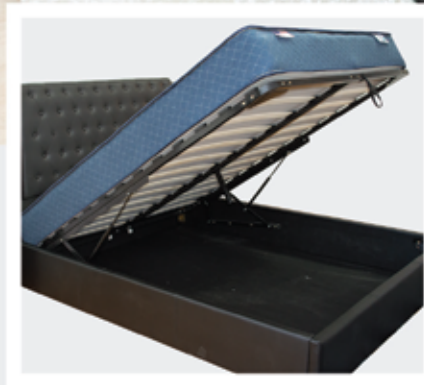

Hydraulic lift storage

CS-2010 BL Q-K

Available in Queen and King sizes, Upholstered in black leatherette, styled tufted headboard and convenient hydraulic gas lift storage. Low profile bed.

Queen: W:64" x D:86" x H:48" / King: W:81" x D:86" x H:48"

CS-2010 BL