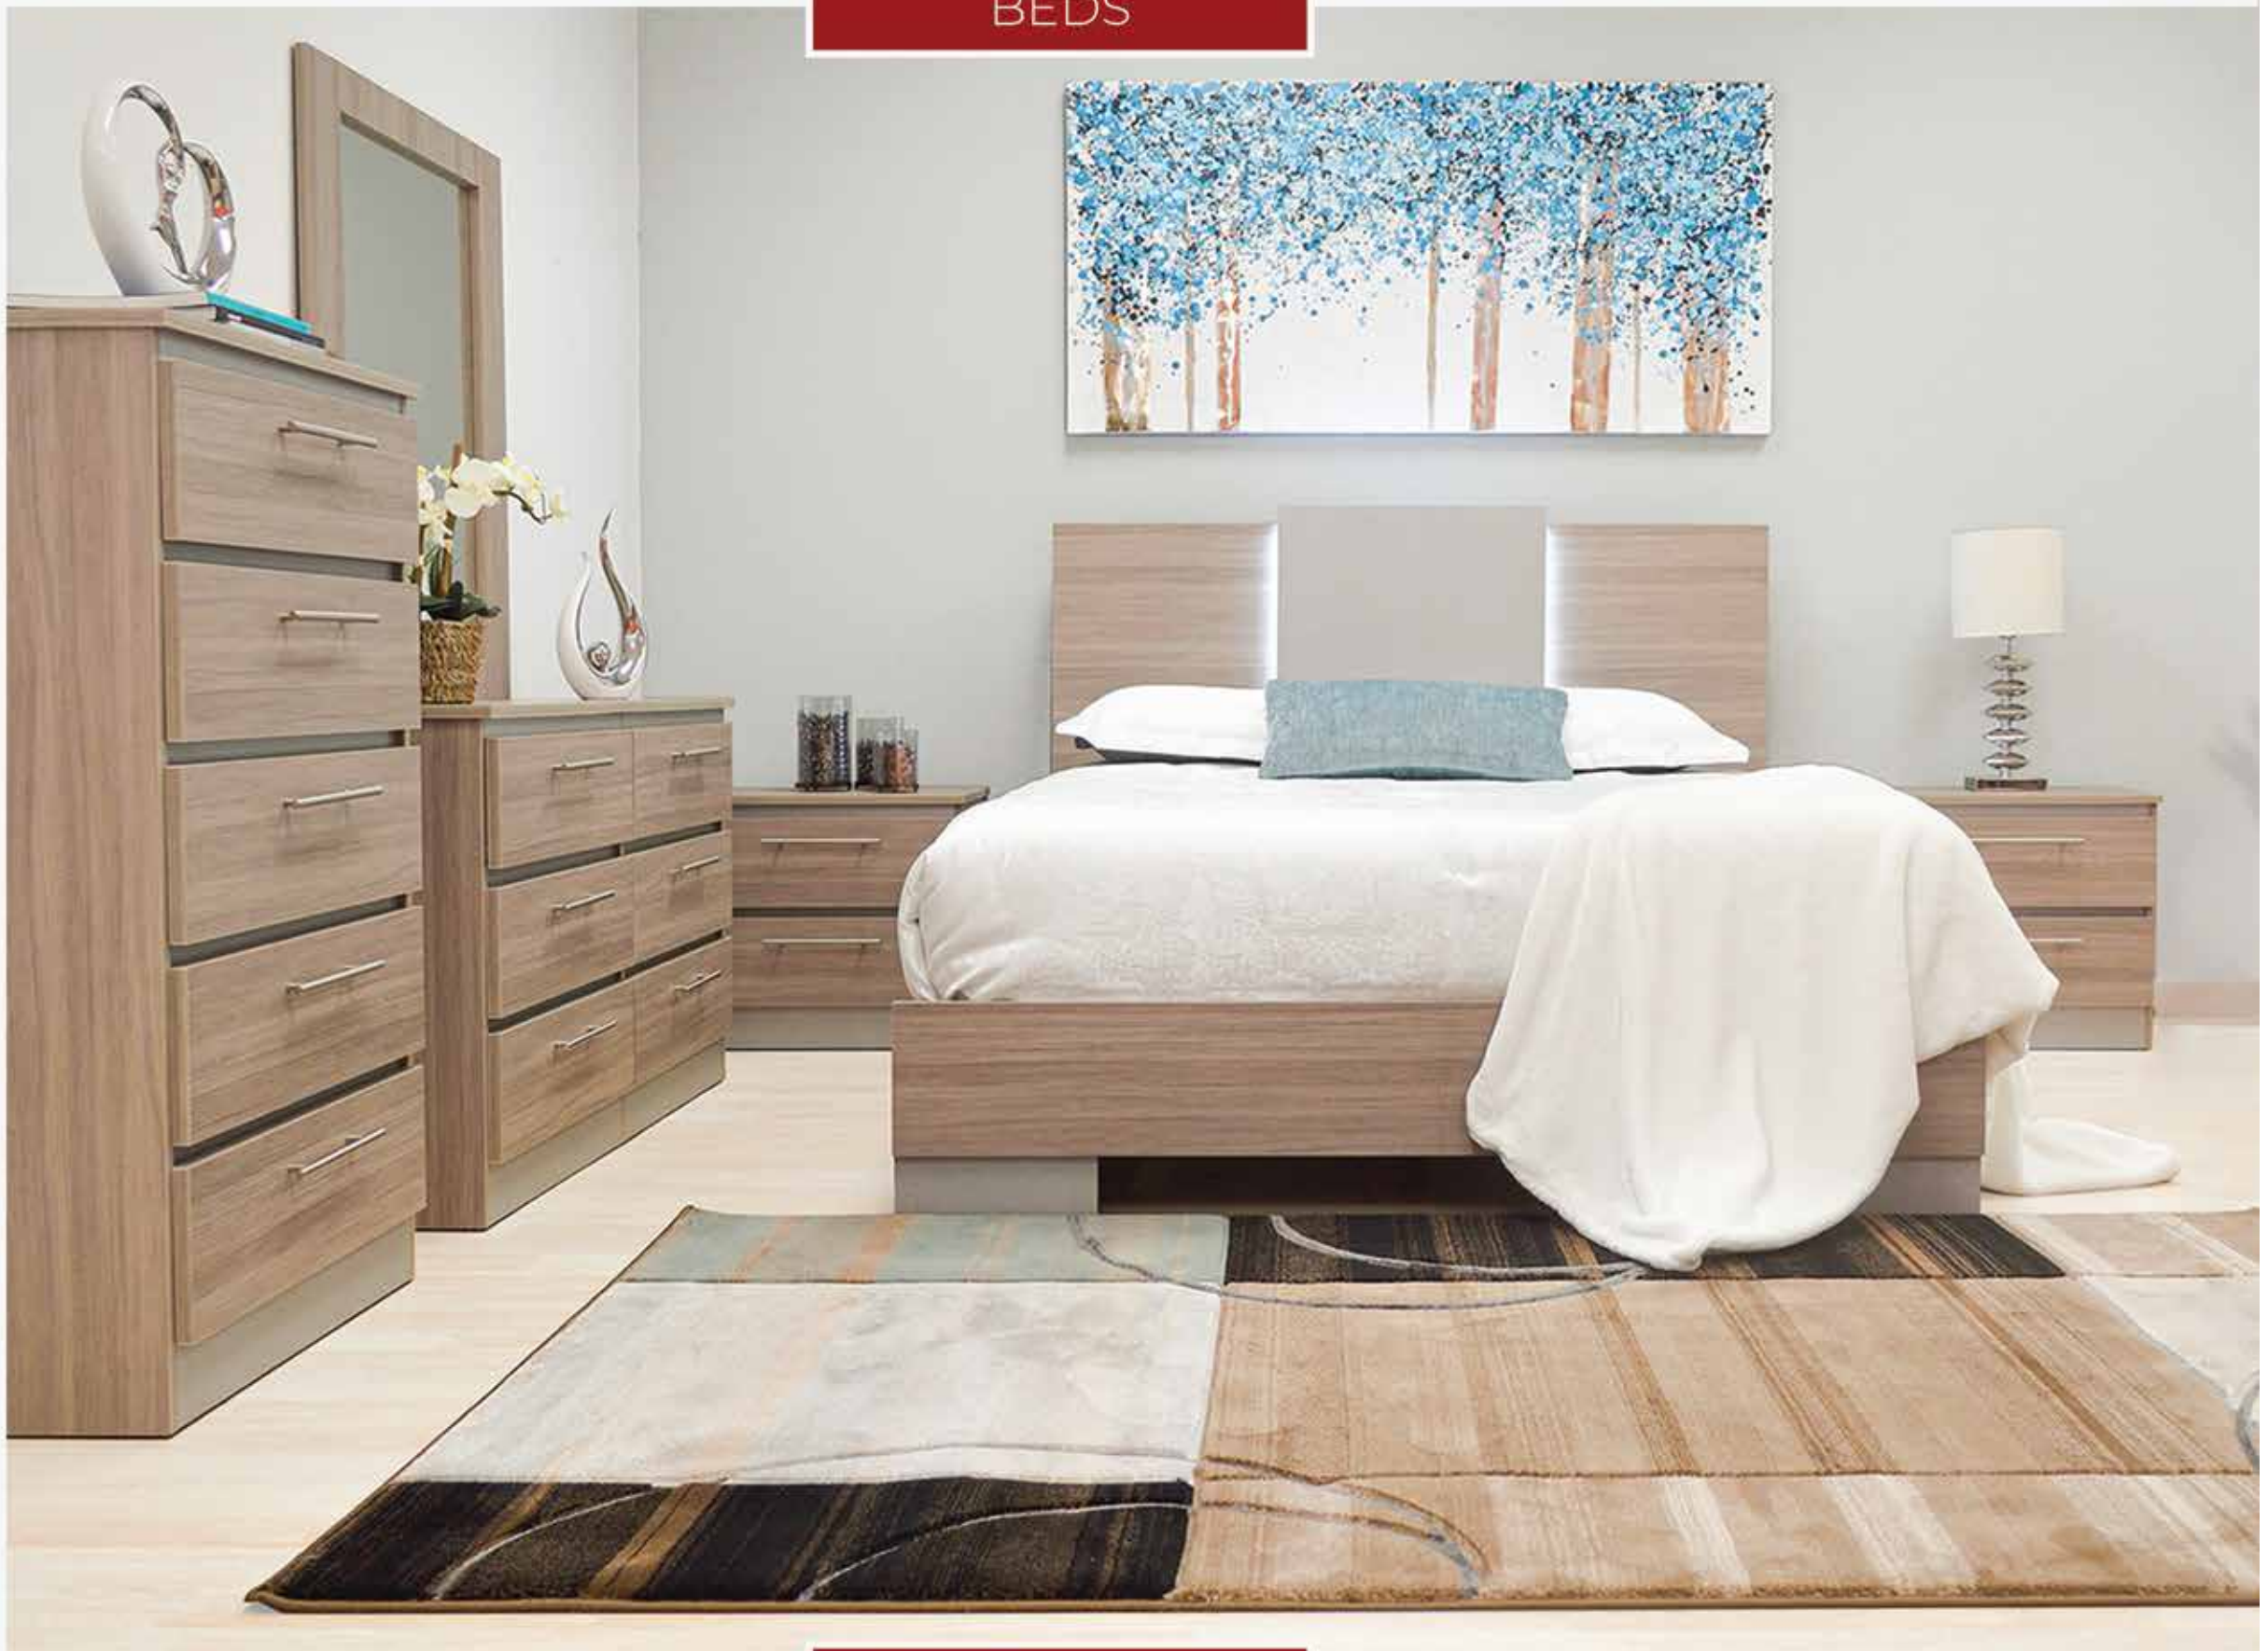

## BEDS

### WI-2020 BL K

Available in King size. Uphstered in black PU.  
LED lights in bed base.  
King: W:87" x D:86" x H:34"

LED light detail in bed base

Headboard Detail

BEDS